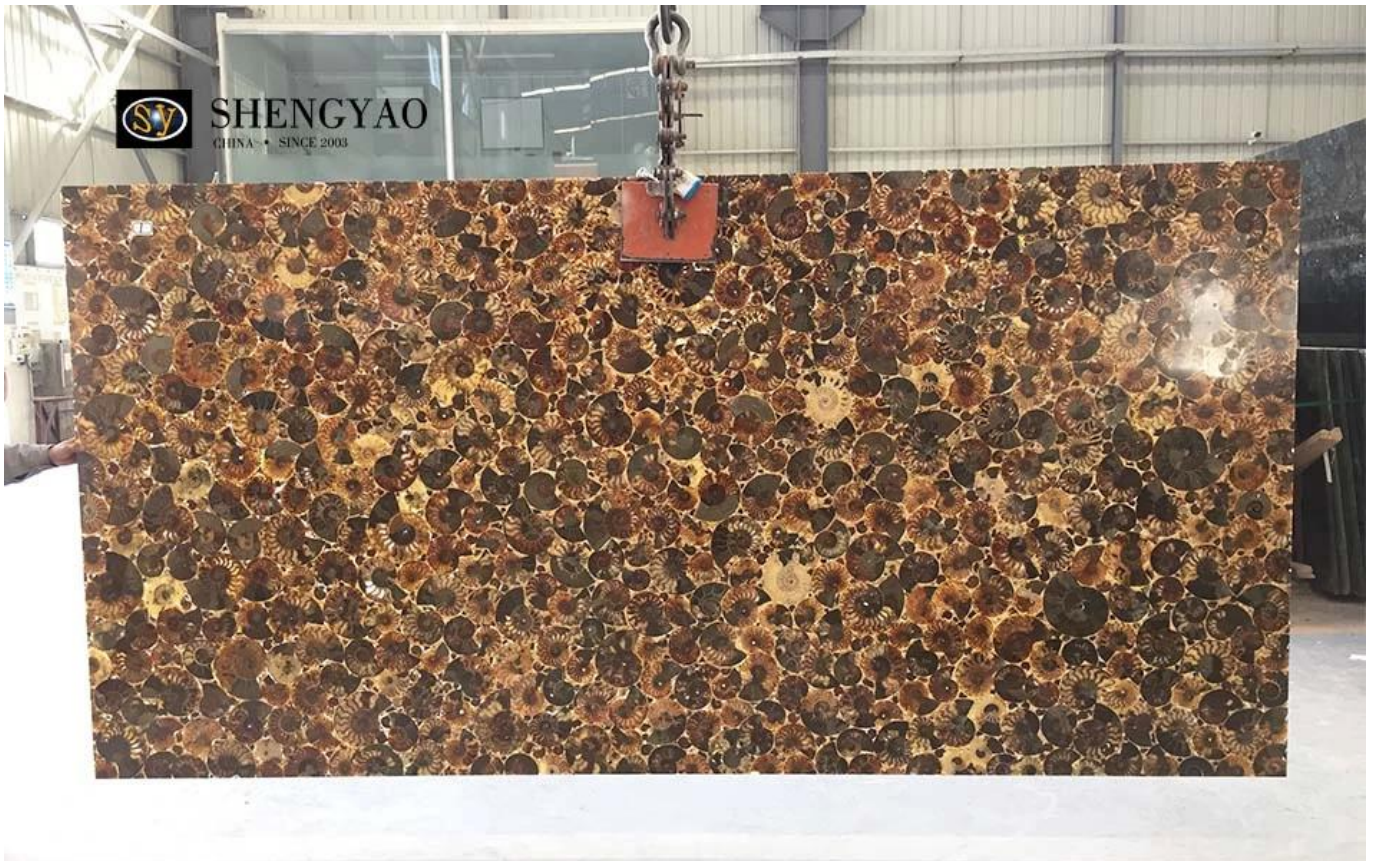

Conch Fossil Semi Precious Stone Slab On Sale

| | |
|----------------|--|
| Product Name | Conch Fossil Semi Precious Stone Slab |
| Material | natural Conch Fossil |
| Size | Tiles available □300X300mm, 600x600mm, 800x800mm,customized slab available □3000*1500mm,1220*2440mm,customized Size |
| Surface Finish | polished |
| Usage | floor, interior decoration, countertop |

[□Semi Precious Stone Slab supplier China□](#)

Conch fossil slab is a precious semi-precious stone slab. The main raw material of conch fossil gemstone slab is natural conch fossil, which is spliced by experienced craftsmen. The Conch fossil semi precious stone slab has clear texture and is deeply embedded in fashion.

□gemstone slab manufacturer China□

We have the flexibility to handle semi-precious stones slab. Increase the use of semi precious stones by laminated other materials, For example, glass, aluminum honeycomb, granite, artificial stone, ceramic tile and other materials.