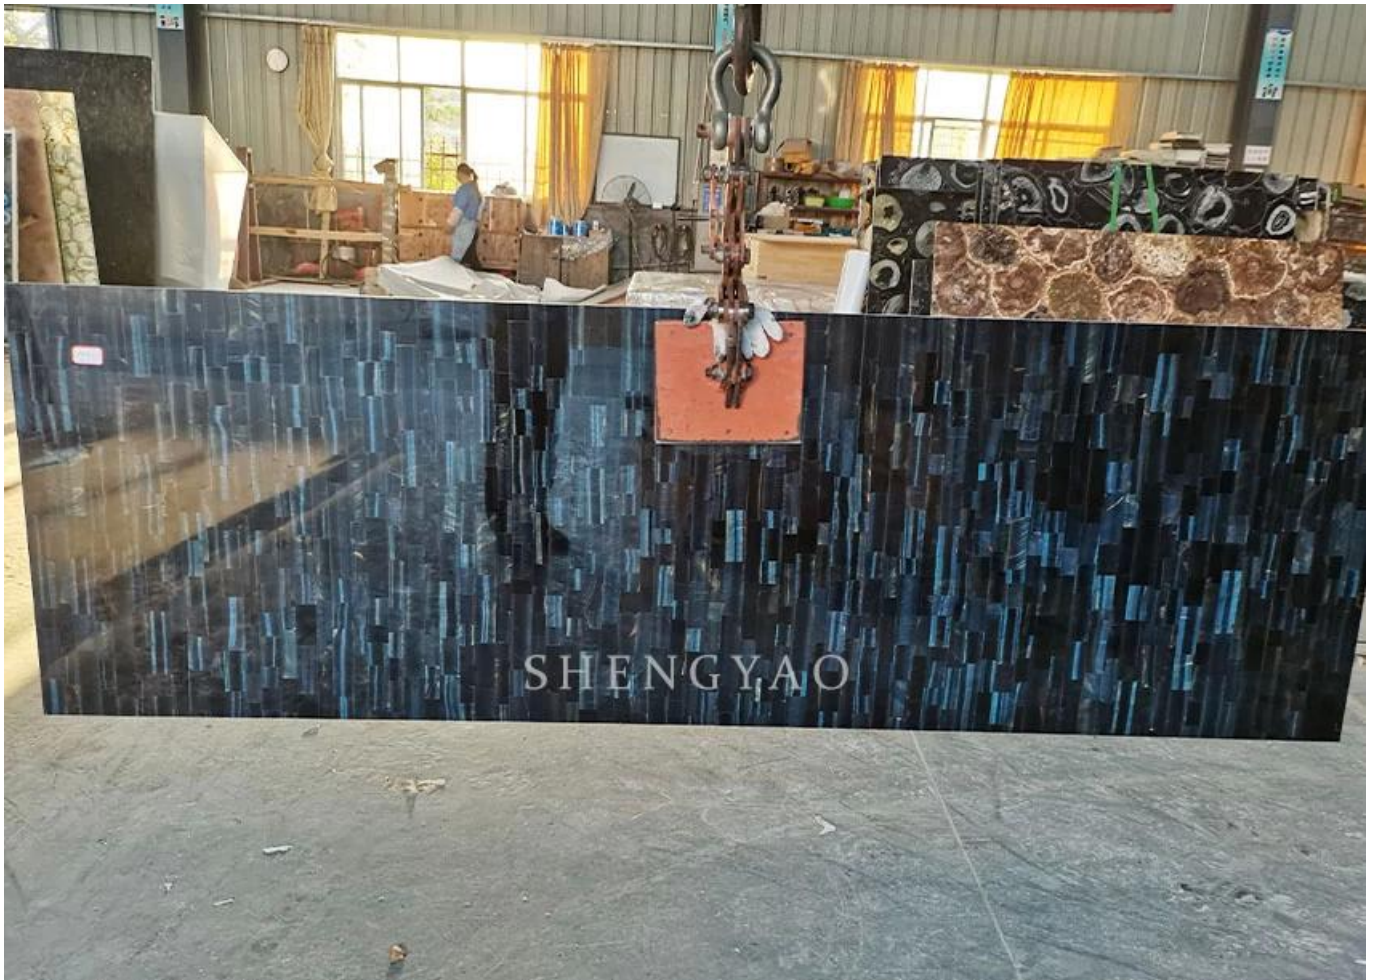

Blue Tiger Eye Gemstone Slab

[Tiger Eye stone](#) (Tiger eye, Tigerite, or Tigerite, is a kind of cat's eye effect gem, mostly yellowish brown, with silky light lines inside the gem. Tiger's eye is a type of quartz that can be replaced by pseudocrystals made from bluestone cotton fiber silicon.

Size	1220*2440mm/custom size and shape
Material	blue tiger eye stone
Thickness	20mm/25mm/custom
Weight	50-60KG/square meter
Packing	Safe wooden case

□blue tiger eye stone slab□

Wide range of application scenarios for semi precious stone blue tiger eye slab, For example, Tiger eye [gemstone slab](#) is used in scenes such as background walls, sinks, furniture

countertops, floors, etc.

□blue tiger eye countertop slab□

Shengyao Gemstone is a leading manufacturer and supplier of the best quality semi precious stone slab in China. We are a professional [gemstone wall panel factory](#)