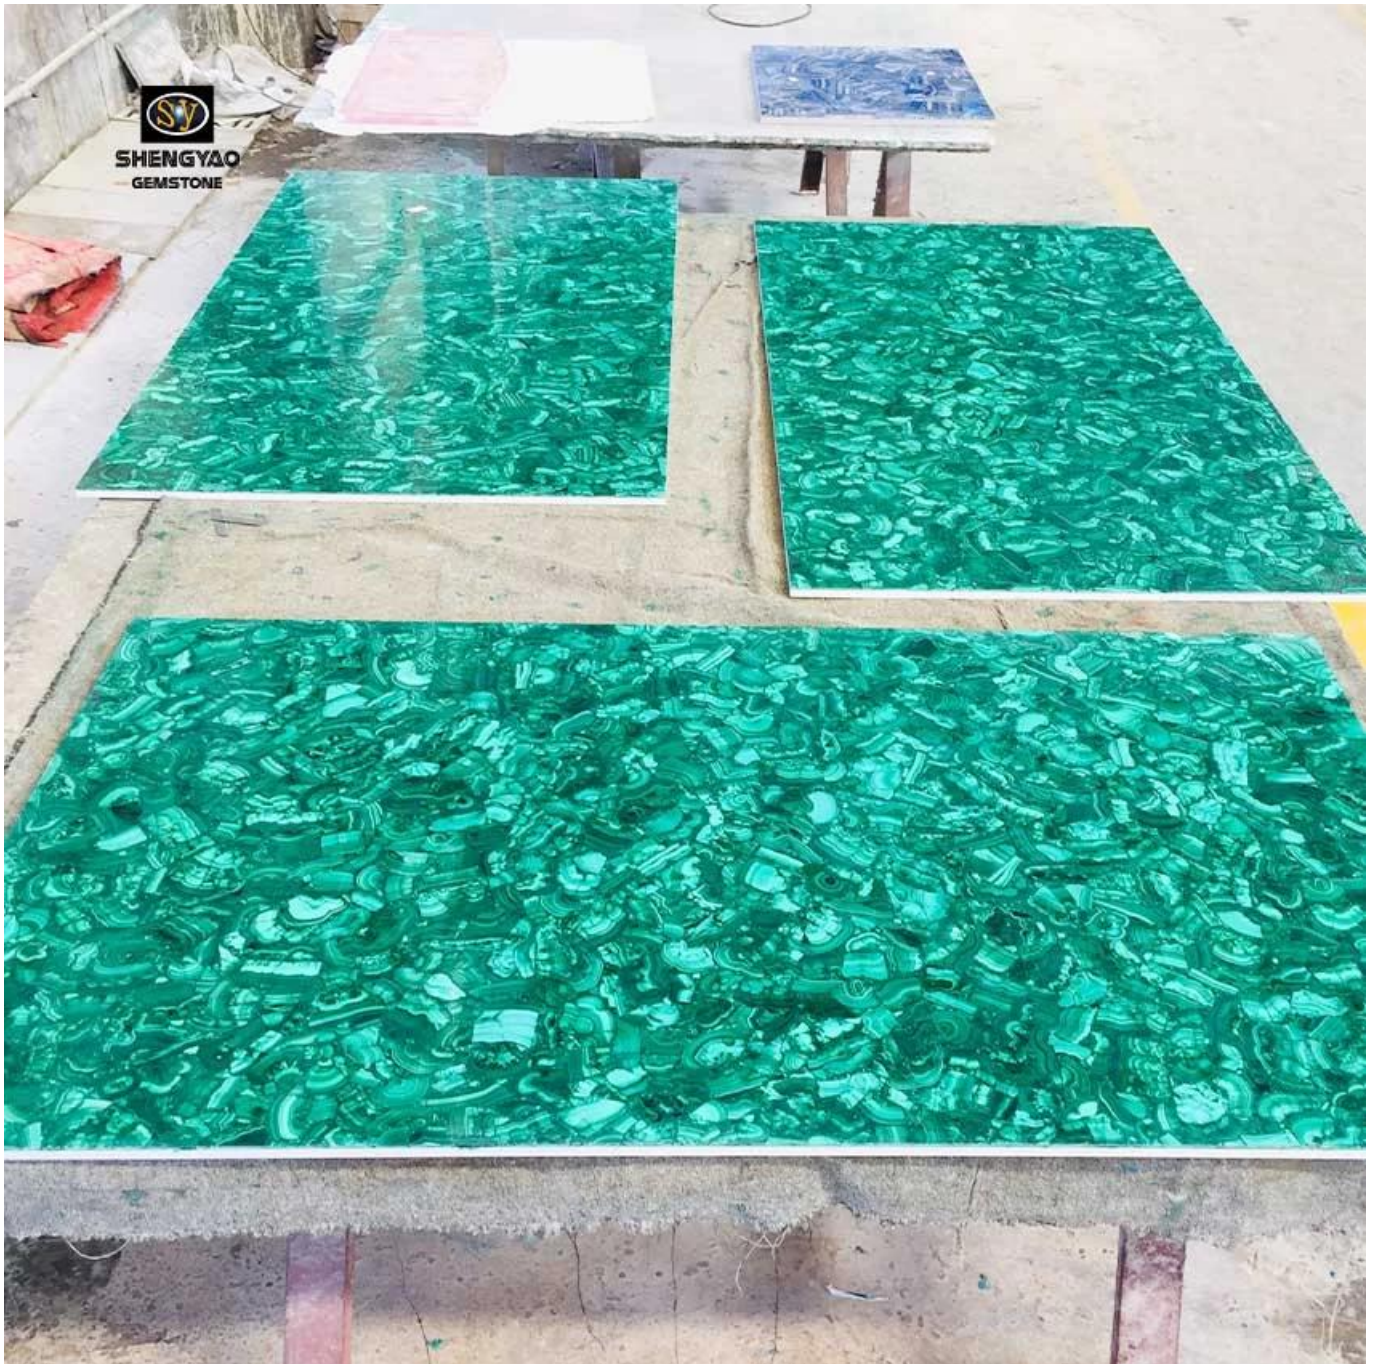

Stripe Texture Green Malachite Gemstone Slab

□Green Malachite Gemstone Slab□

Size	1220*2440mm/custom size and shape
Material	natural malachite
Thickness	20mm/25mm/custom
Weight	50-60KG/square meter
Packing	Safe wooden case

The next generation of [Semi-precious slabs](#) and tile: Malachite features semi-precious stone in intense green tones. It brings a vibrant and dramatic flair to any project. Available in slabs. Also available with gold and silver accents

□Green Malachite Gemstone Slab□

The [green malachite slab](#) is made of natural malachite, and the surface adopts high-strength polishing technology, which is smooth and delicate. Since each piece of raw material is natural, the entire gemstone slab is unique. The unique texture has been favored by many designers, and it is a unique artwork.