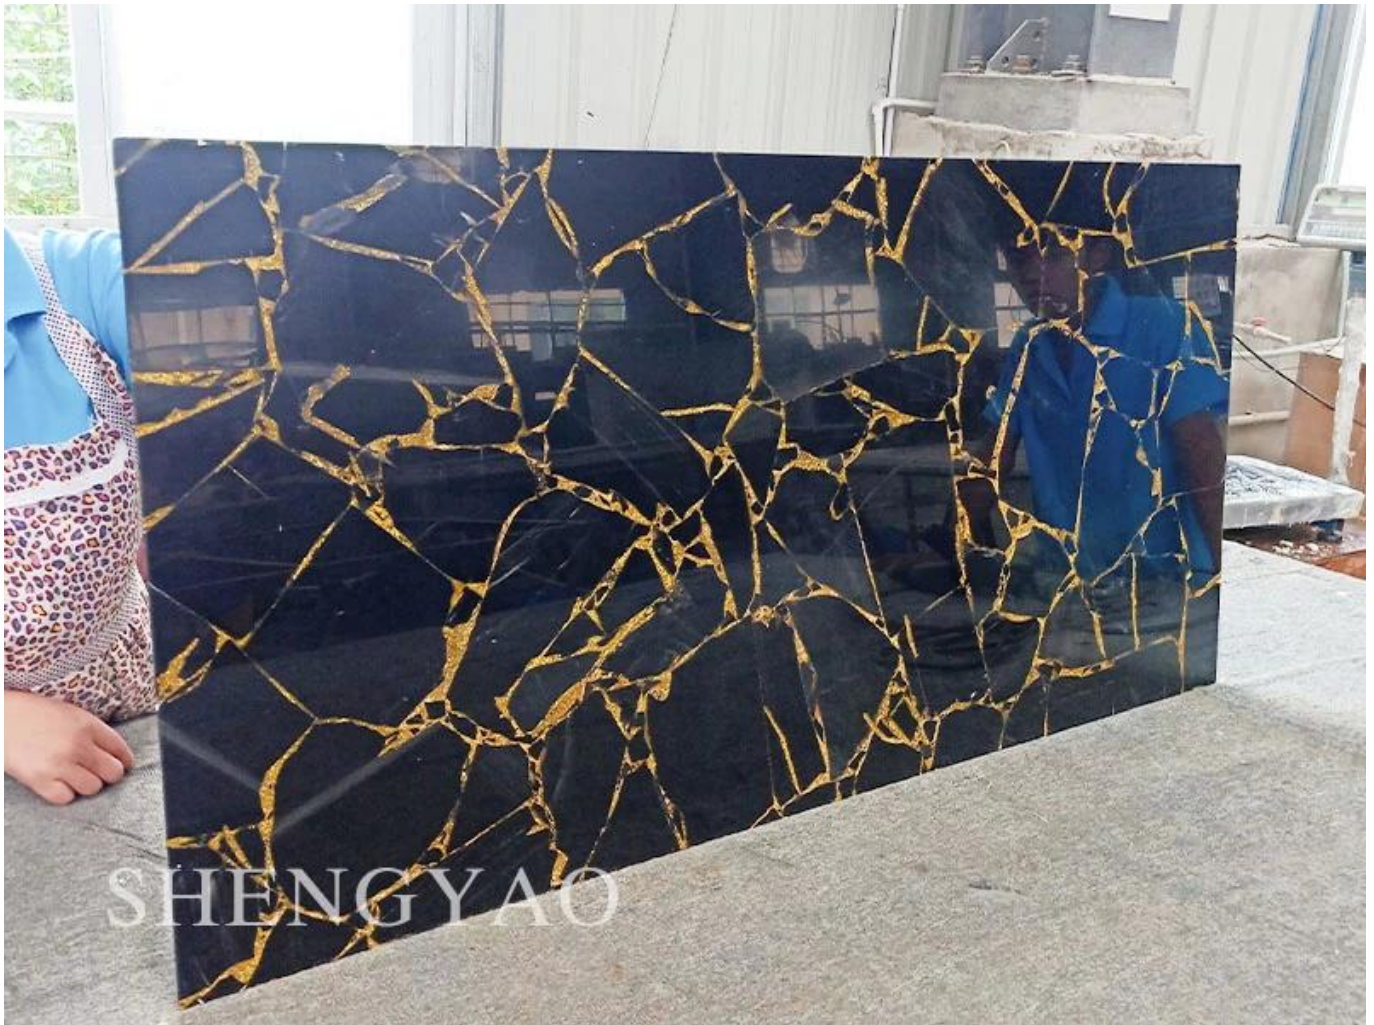

## Gold Foil Obsidian Gemstone Slab

size	3000 * 1500mm, 1220 * 2440mm, custom size
Obsidian slab thickness	Solid obsidian slab: 20 mm
	laminated: 5mm natural obsidian 15mm glass
Surface Finish	polishing
Package	Export standard wooden box and wooden tray
application	Interior Wall,floor,bedroom,living room,hotel and so on

The Obsidian slab is made of natural Sodalite Blue Jasper slices, and the surface adopts high strength polishing technology, which is smooth and delicate. Since each piece of raw material is natural, the entire gemstone slab is unique. The unique texture has been favored by many designers, and it is a unique artwork.