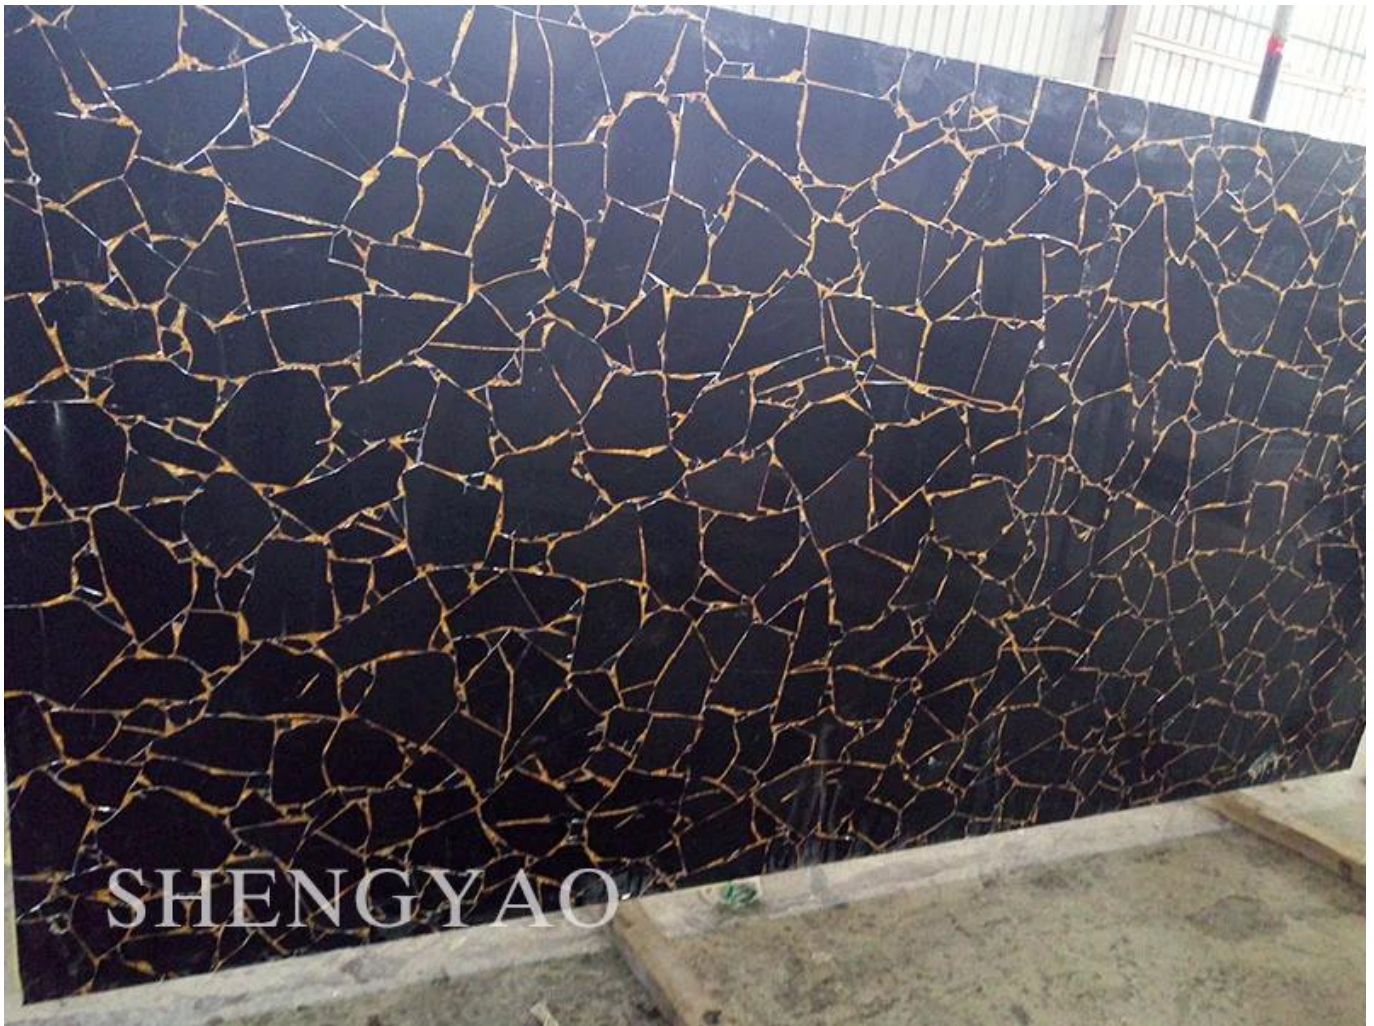

## Gold Foil Obsidian Gemstone Slab

size	3000 * 1500mm, 1220 * 2440mm, custom size
Obsidian slab thickness	Solid obsidian slab: 20 mm
	laminated: 5mm natural obsidian 15mm glass
Surface Finish	polishing
Package	Export standard wooden box and wooden tray
application	Interior Wall,floor,bedroom,living room,hotel and so on

The Obsidian slab is made of natural Sodalite Blue Jasper slices, and the surface adopts high strength polishing technology, which is smooth and delicate. Since each piece of raw material is natural, the entire gemstone slab is unique. The unique texture has been favored by many designers, and it is a unique artwork.