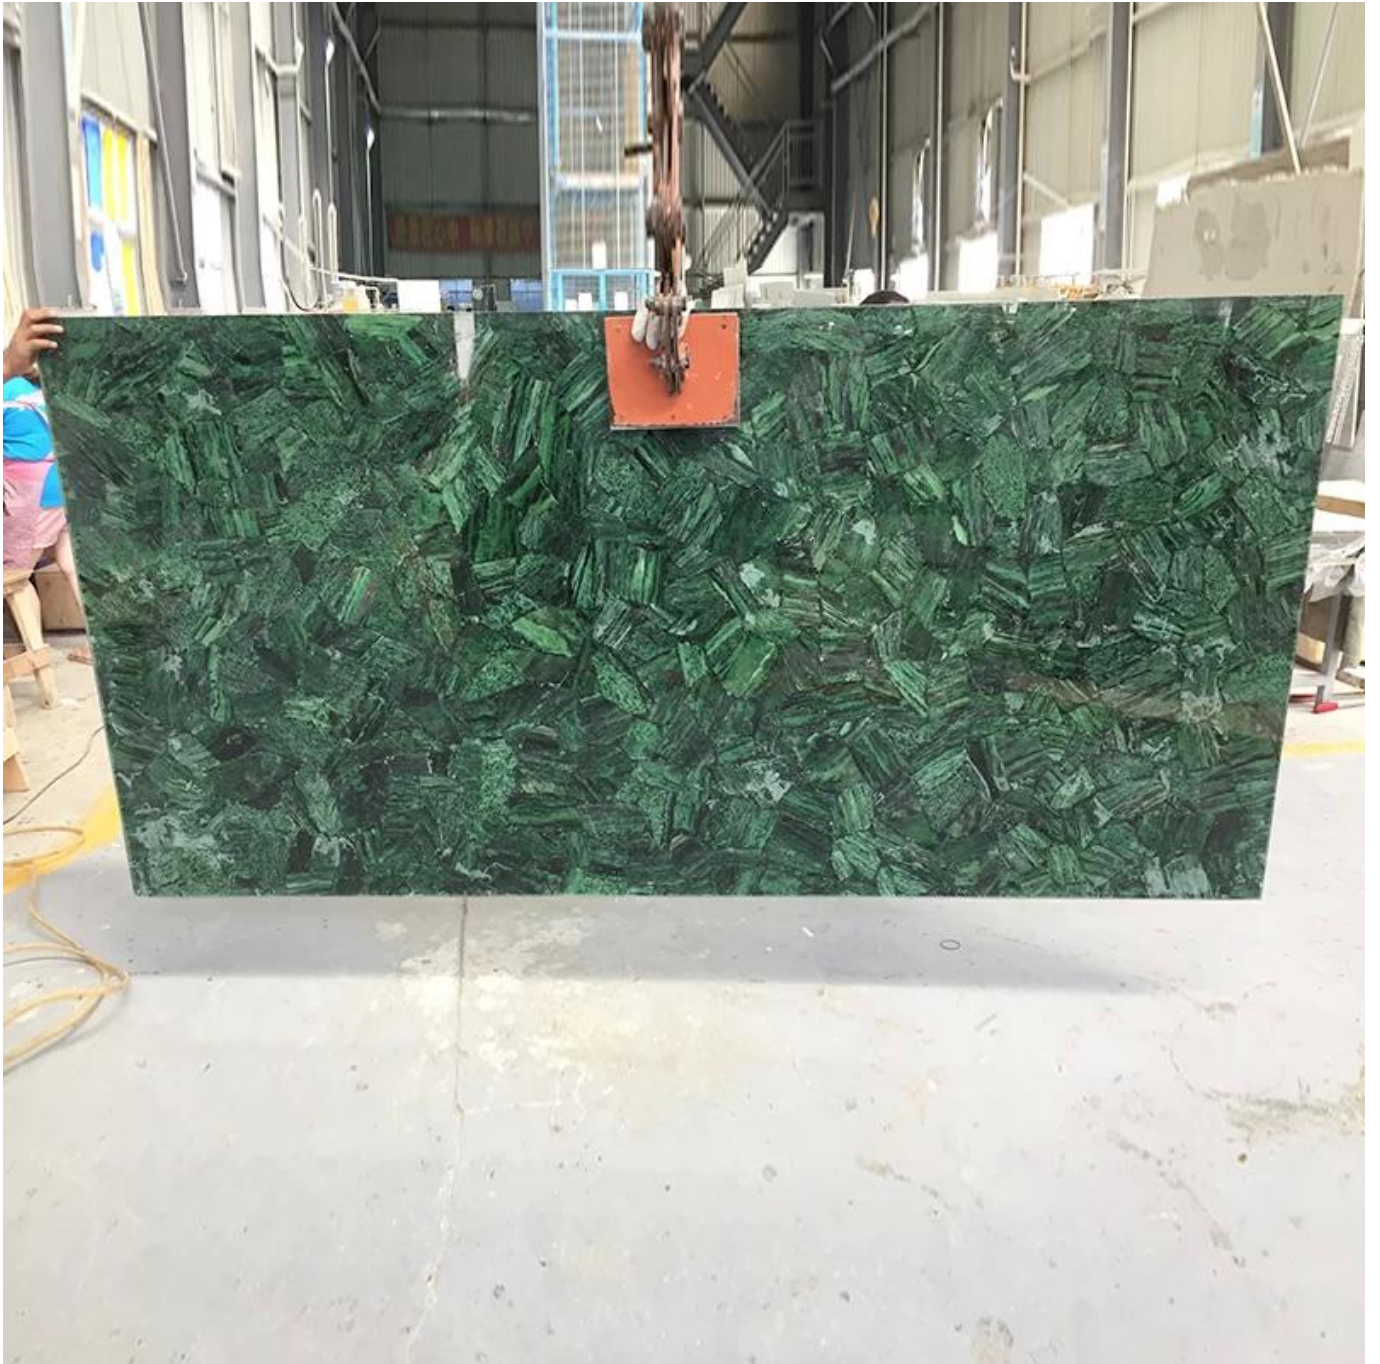

## Red Emerald Gemstone Slab

(Red Emerald Gemstone Slab )

size	1220 * 2440mm / custom size and shape
Material	Natural Red Emerald
thickness	20mm / 25mm / custom
weight	50-60kg / square meter
Package	Safety wooden box

The next generation of Semi-precious slabs and tile: Red Emerald features semi-precious stone in intense green tones accented with red. It brings a vibrant and dramatic flair to any project. Red Emerald slab is a popular [green gemstone slab](#).

Shengyao Gemstone is a leading manufacturer and supplier of the best quality semi precious stone slab in China. We have the flexibility to handle semi-precious stones slab. Increase the use of semi precious stones by laminated other materials, For example, glass, aluminum honeycomb, granite, artificial stone, ceramic tile and other materials. We can also process semi precious stones slab into water jet medallion, art walls, furniture, countertops, sinks and other products.