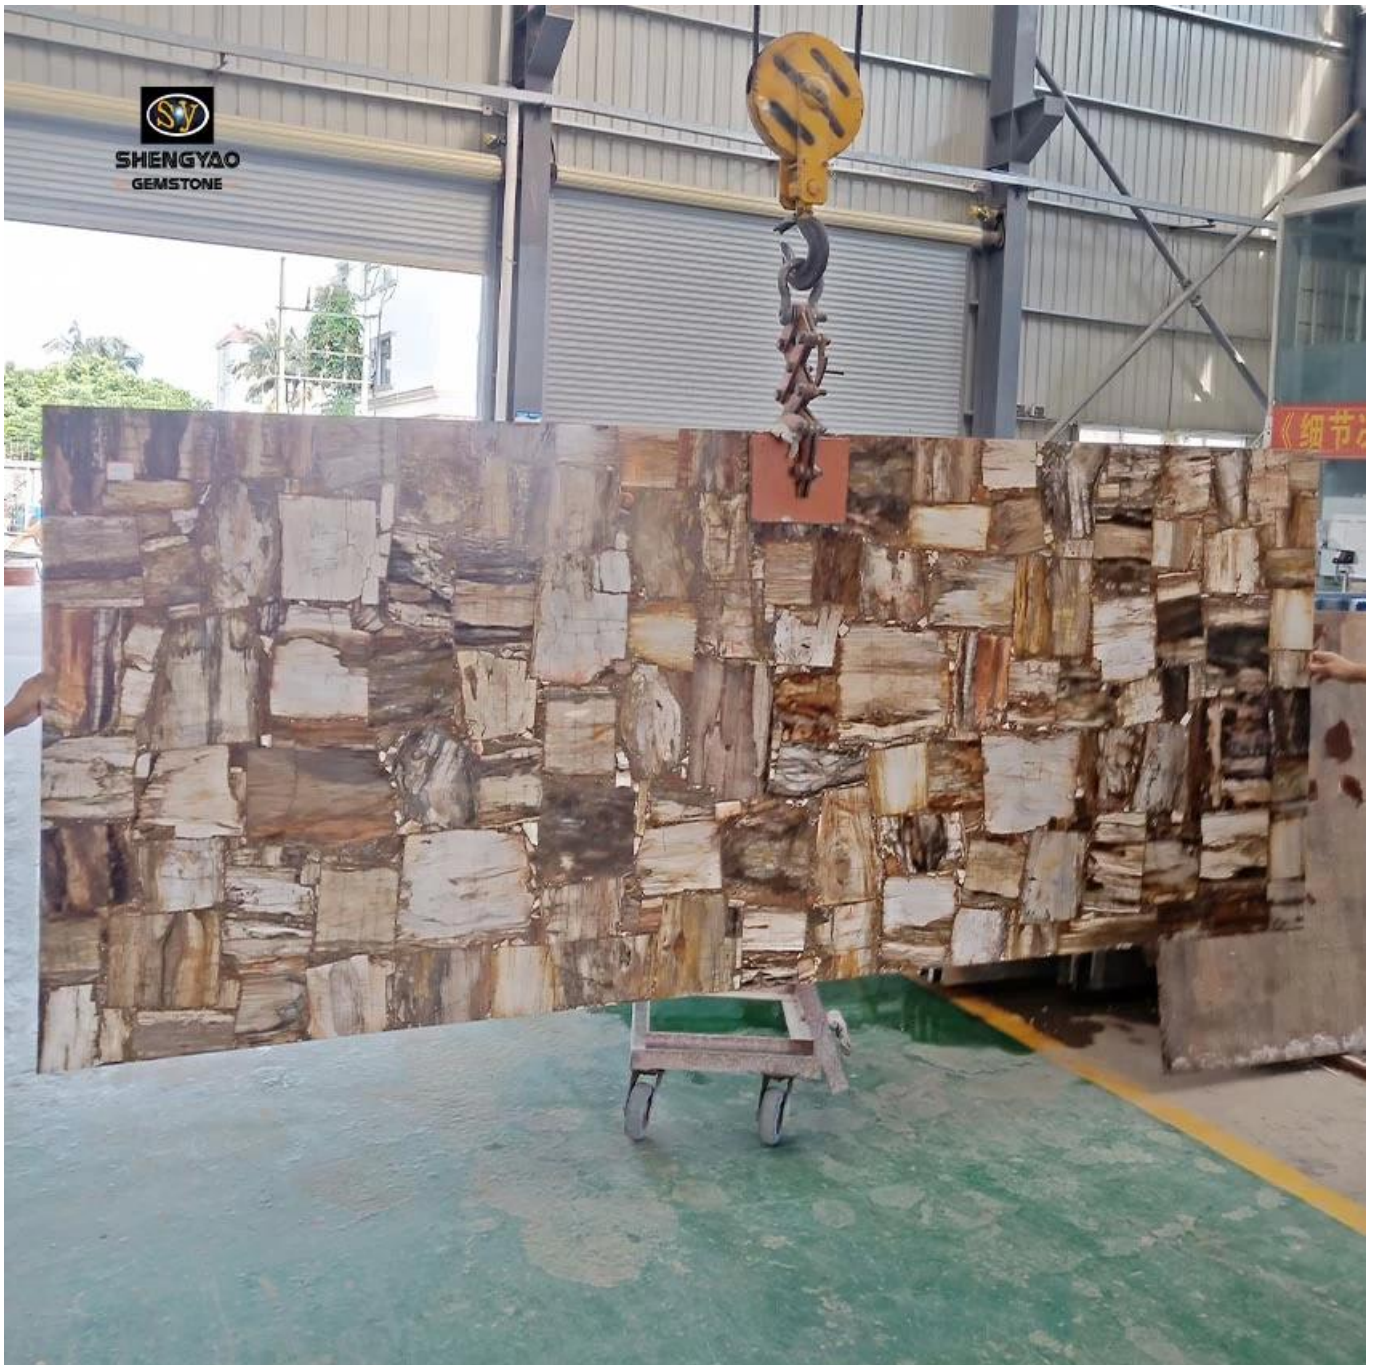

## Stripe Texture Petrified Wood Gemstone Slab

☐Stripe Texture Petrified Wood Gemstone Slab☐

Size	1220*2440mm/custom size and shape
Material	Stripe Texture Petrified Wood
Thickness	20mm/25mm/custom
Weight	50-60KG/square meter
Packing	Safe wooden case

Petrified wood, or fossil tree, A few hundred million years or earlier after trees were quickly buried underground, it retains the structure and texture of the wood of trees. Color is natural, yellow, brown, red - brown, the gray, dark gray, etc., with the glass surface can be polished shiny, opaque or slightly transparent, some petrified wood texture rendering jade texture, also known as the jade tree. (Origin: Madagascar) □Opaque□

□Stripe Texture Petrified Wood Gemstone Slab□

The Stripe texture [petrified wood gemstone slab](#) is made of natural petrified wood, and the surface adopts high-strength polishing technology, which is smooth and delicate. Since each piece of raw material is natural, the entire gemstone plate is unique. The unique texture has been favored by many designers, and it is a unique artwork.