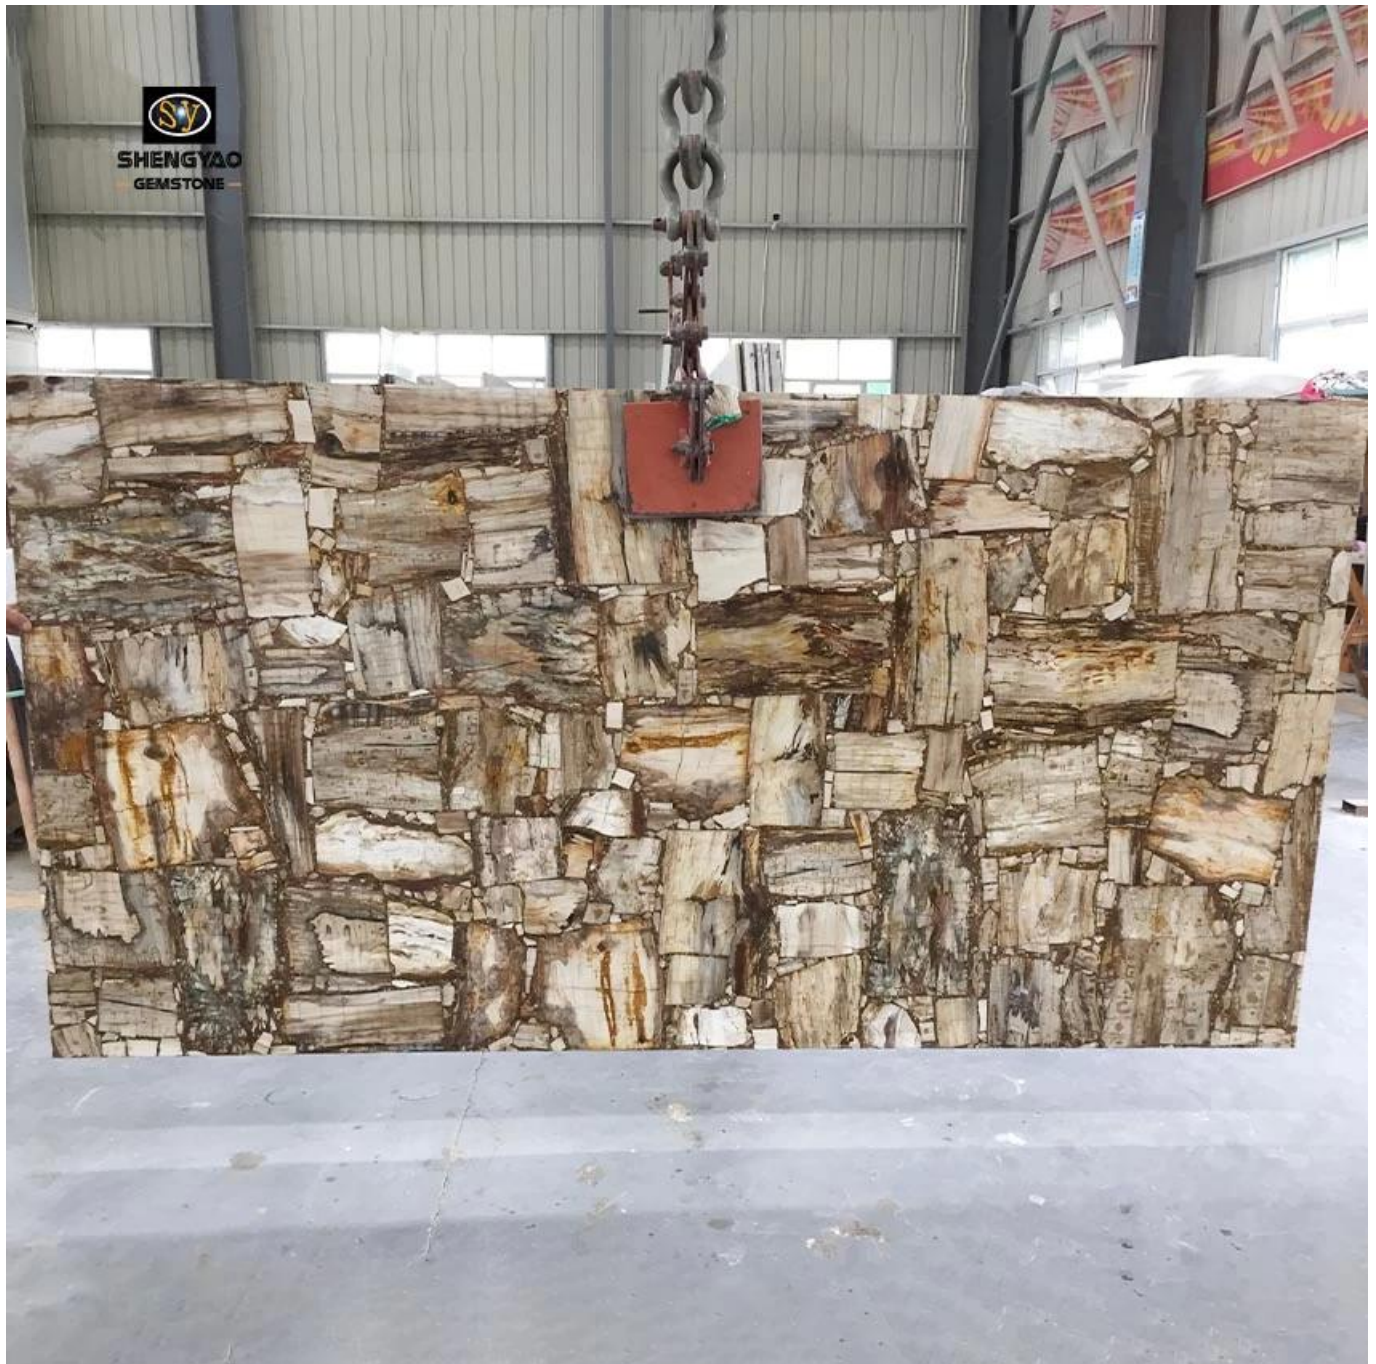

## Stripe Texture Petrified Wood Gemstone Slab

☐Stripe Texture Petrified Wood Gemstone Slab☐

Size	1220*2440mm/custom size and shape
Material	Stripe Texture Petrified Wood
Thickness	20mm/25mm/custom
Weight	50-60KG/square meter
Packing	Safe wooden case

Petrified wood, or fossil tree, A few hundred million years or earlier after trees were quickly buried underground, it retains the structure and texture of the wood of trees. Color is natural, yellow, brown, red - brown, the gray, dark gray, etc., with the glass surface can be polished shiny, opaque or slightly transparent, some petrified wood texture rendering jade texture, also known as the jade tree. (Origin: Madagascar) □Opaque□

□Stripe Texture Petrified Wood Gemstone Slab□

The Stripe texture [petrified wood gemstone slab](#) is made of natural petrified wood, and the surface adopts high-strength polishing technology, which is smooth and delicate. Since each piece of raw material is natural, the entire gemstone plate is unique. The unique texture has been favored by many designers, and it is a unique artwork.