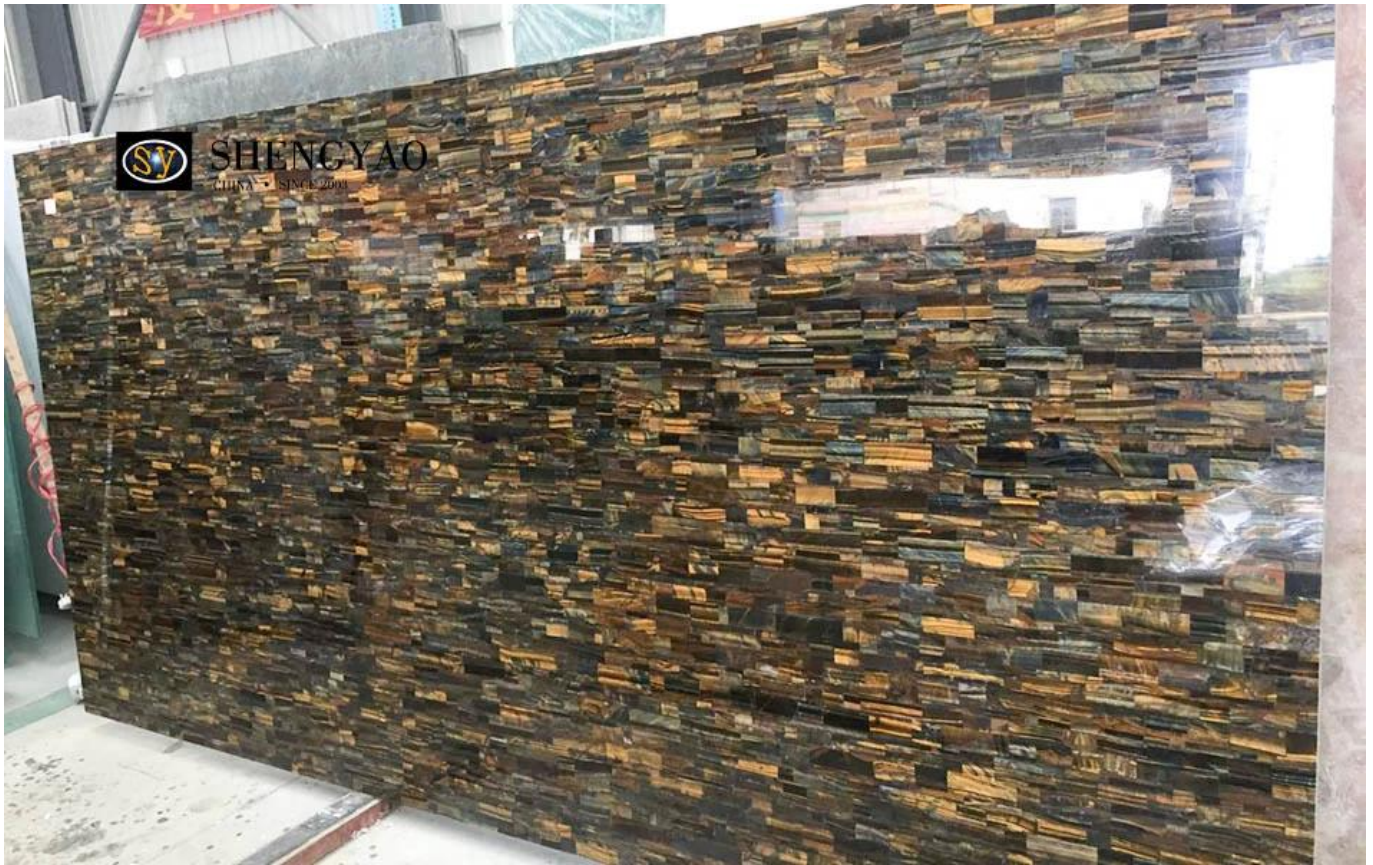

## Yellow & Blue Tiger Eye Stone Slab Wholesaler

Size	3000*1500mm,1220*2440mm,customized Size
Thickness	natural stone:18/20mm, laminated :5mm natural stone+15mm glass
Surface Finish	Surface Finish
Package	Export standard wooden case and wooden pallet
Application	Interior Wall,floor,bedroom,living room,hotel and so on

[tiger Eye Stone Slab Supplier China](#)

The yellow & blue tiger eye stone slab is made of yellow and blue tiger's eye stones, with a little yellow in the blue and some blue in the yellow. The overall effect is unique, and it is also the choice of most people. Most of the baseplate of yellow & blue tiger eye slab is made of granite and aluminum honeycomb. It is a relatively popular semi-precious stone slab.