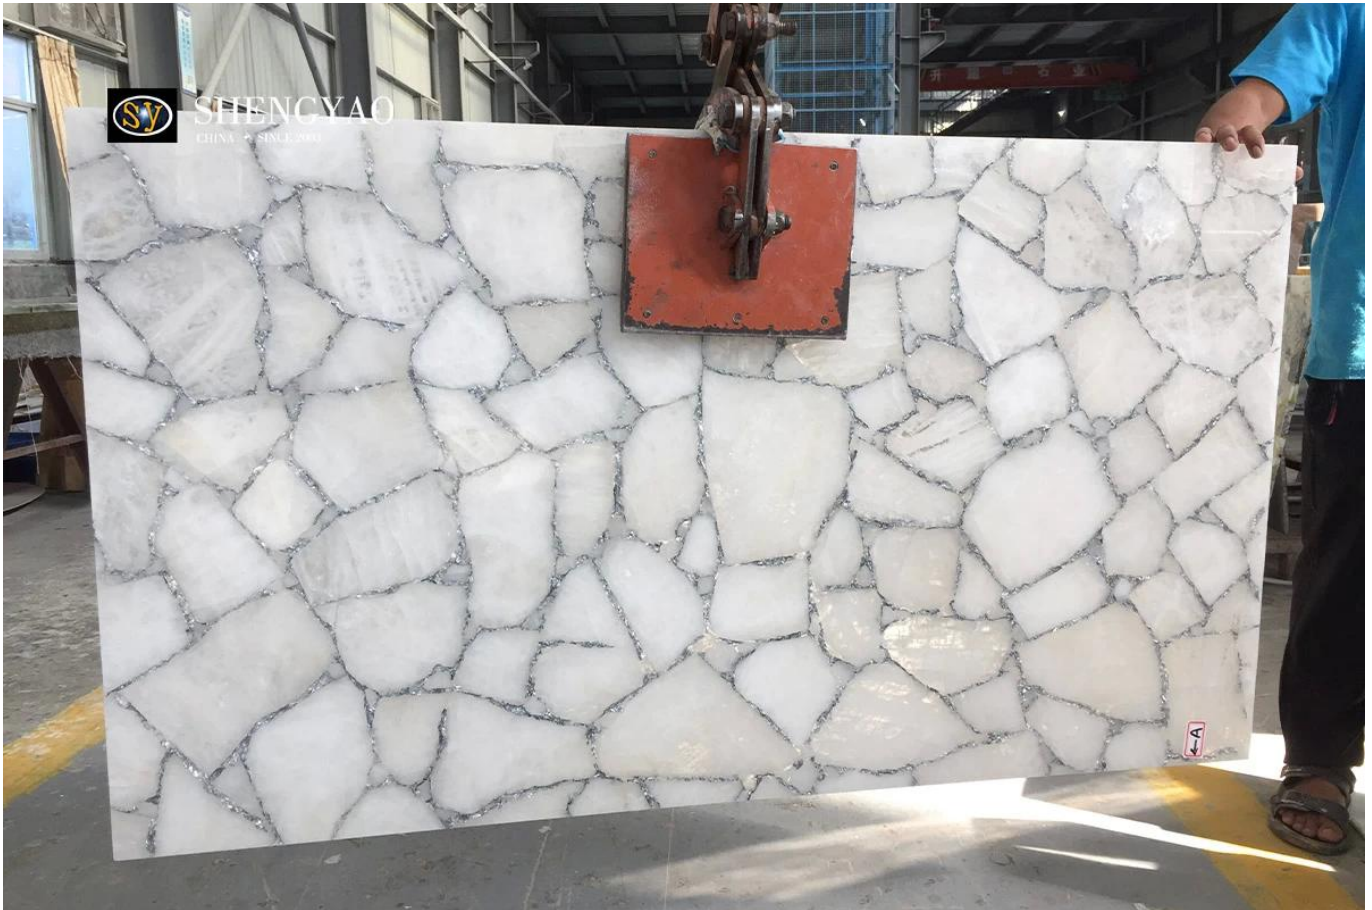

SHENGYAO CERAMIC TILE

品名	SHENGYAO CERAMIC TILE
规格	300X300mm 600x600mm 800x800mm
尺寸	3000 * 1500mm 1220 * 2440mm
产地	CHINA
品牌	SHENGYAO

SHENGYAO CERAMIC TILE

SHENGYAO CERAMIC TILE  
 SHENGYAO CERAMIC TILE  
 SHENGYAO CERAMIC TILE  
 SHENGYAO CERAMIC TILE