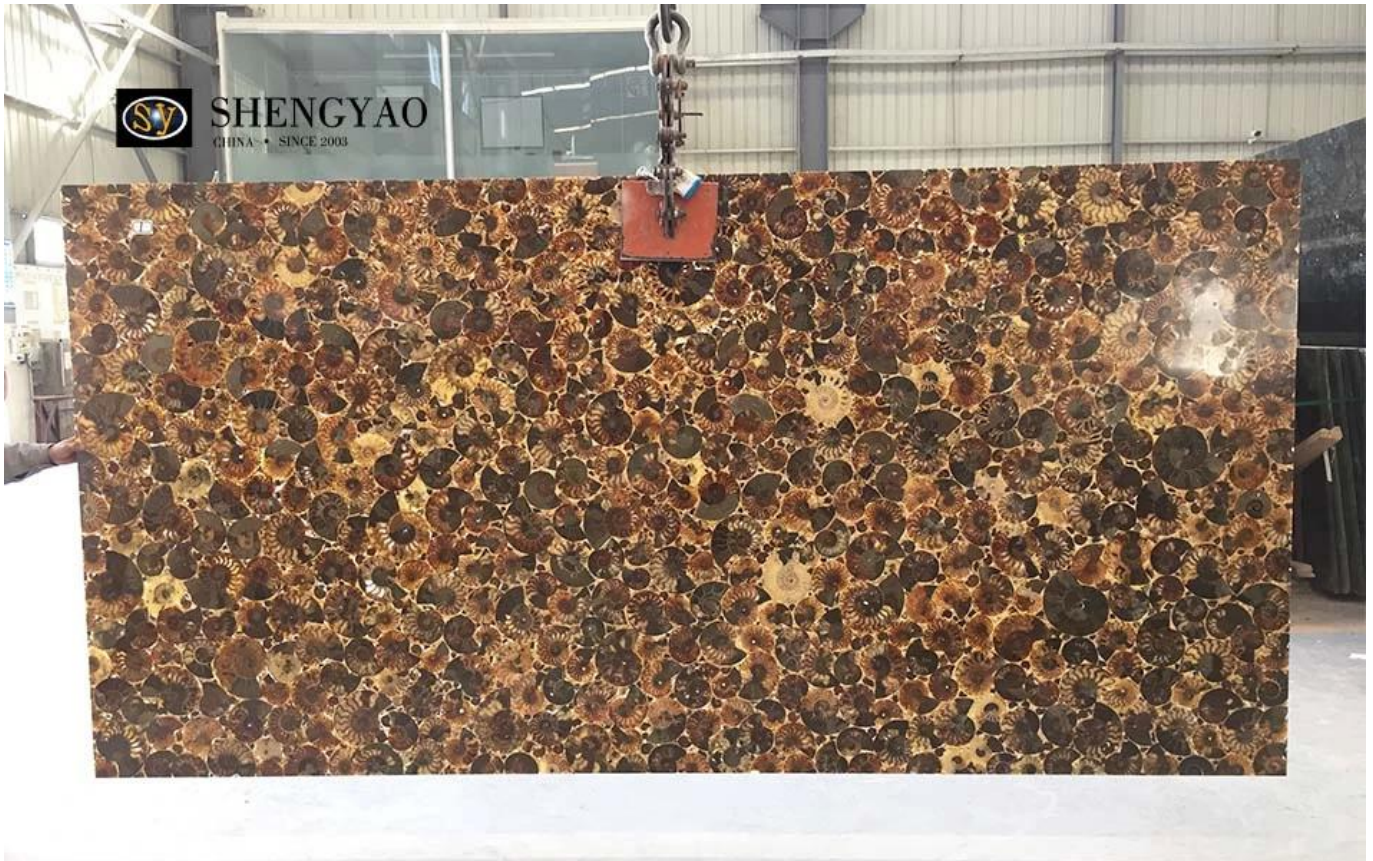

SHENGYAO CERAMIC TILE

Model	SHENGYAO CERAMIC TILE
Material	CERAMIC
Size	300X300mm 600x600mm 800x800mm 3000 * 1500mm 1220 * 2440mm
Color	Various
Finish	Polished

SHENGYAO CERAMIC TILE

SHENGYAO CERAMIC TILE
SHENGYAO CERAMIC TILE