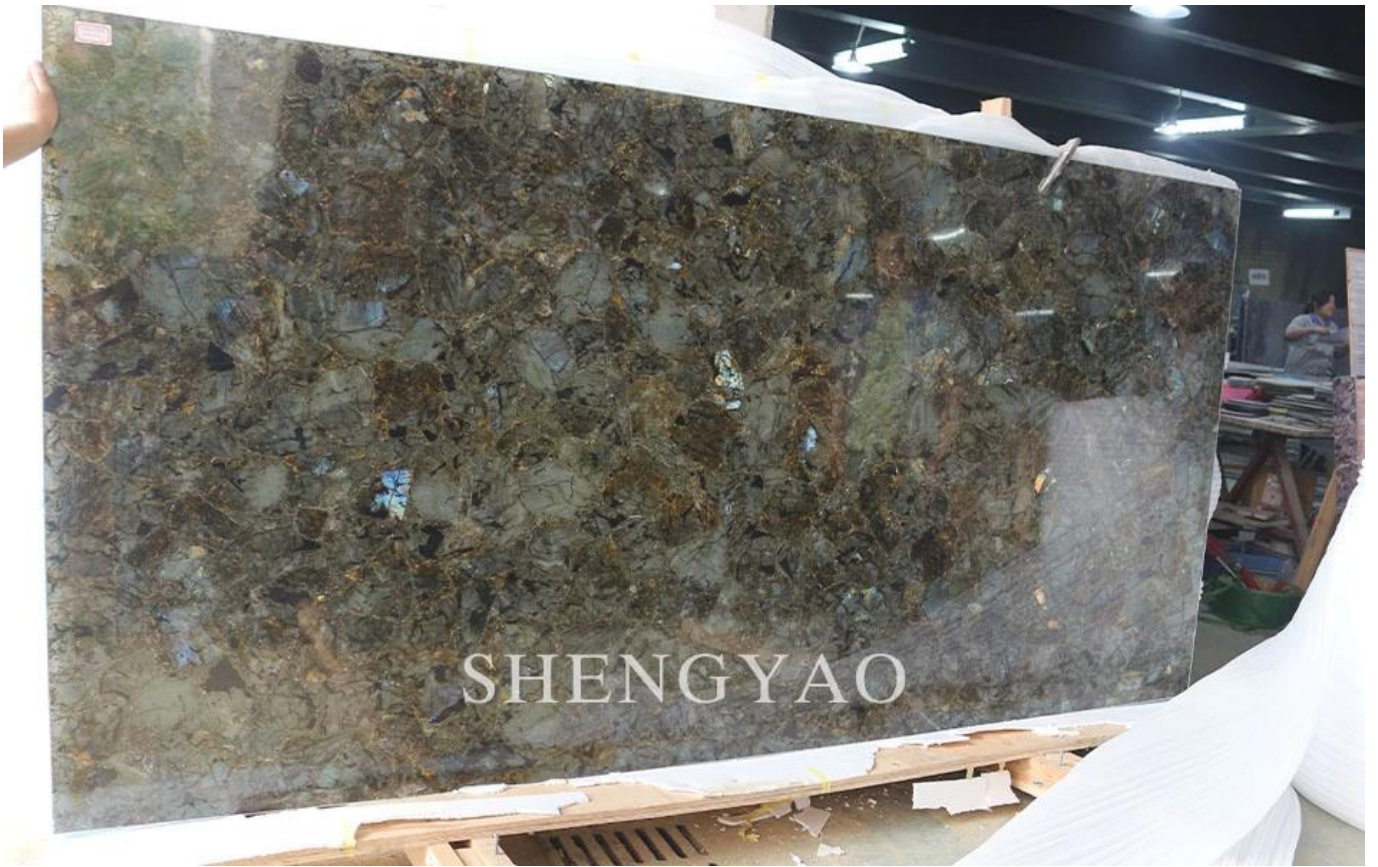

SHENGYAO

品牌	SHENGYAO
规格	300X300mm 600x600mm 800x800mm 1200x1200mm
规格	3000 * 1500mm 1220 * 2440mm
颜色	深灰色
产地	中国
用途	室内装饰、外墙、台面

SHENGYAO

The [Shengyao Gemstone](#) is a natural, high-quality stone with a complex, crystalline structure. It is known for its unique, dark, and textured appearance, which makes it a popular choice for jewelry and decorative applications. The stone is highly durable and resistant to scratches, making it an ideal material for long-lasting pieces.

Shengyao Gemstone is a natural, high-quality stone with a complex, crystalline structure. It is known for its unique, dark, and textured appearance, which makes it a popular choice for jewelry and decorative applications. The stone is highly durable and resistant to scratches, making it an ideal material for long-lasting pieces.