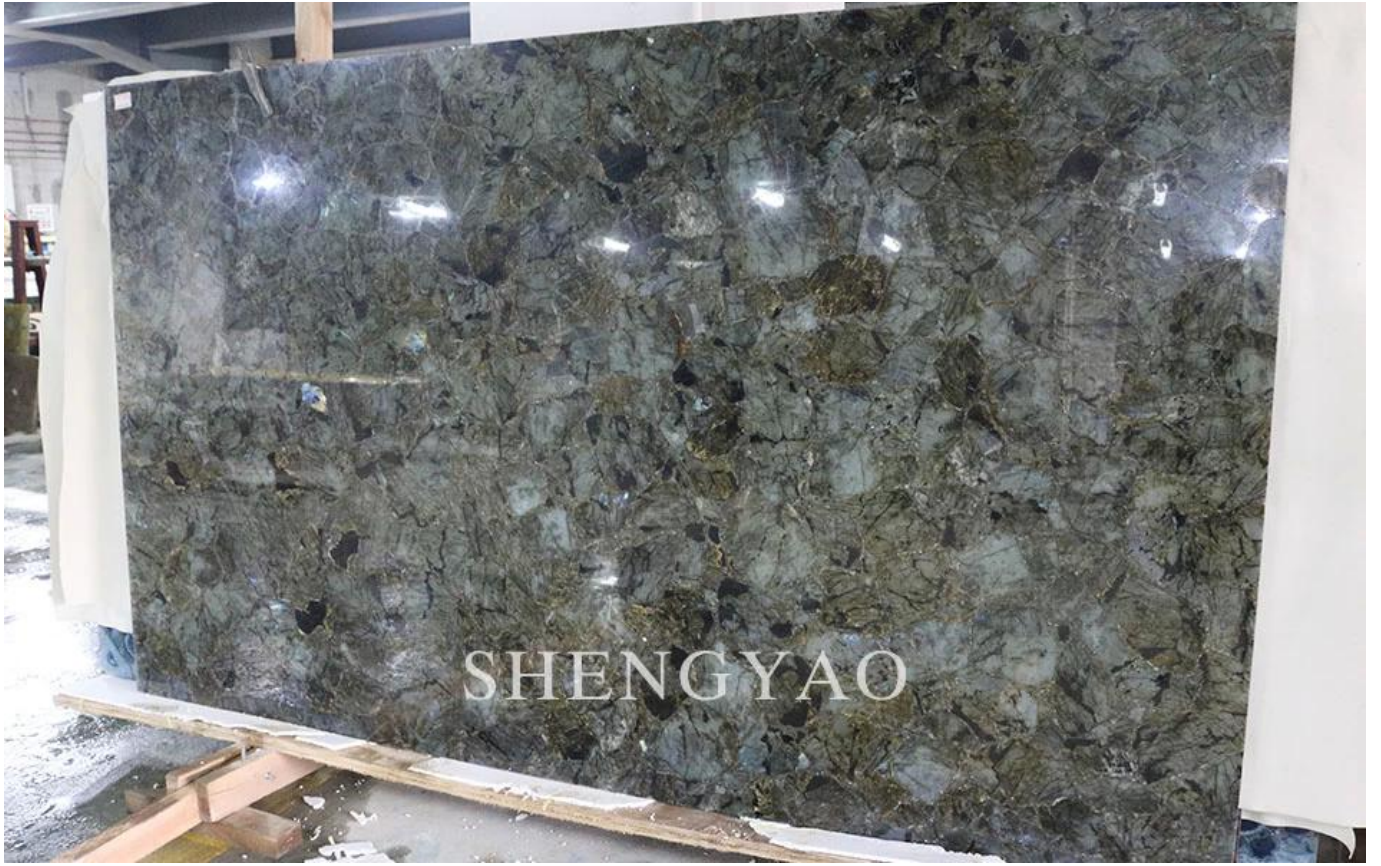

SHENGYAO

品牌	SHENGYAO
规格	300X300mm 600x600mm 800x800mm 1200x1200mm
规格	3000 * 1500mm 1220 * 2440mm
颜色	深灰色
产地	中国
用途	室内装饰、外墙、台面

SHENGYAO

The [Shengyao Gemstone](#) is a natural, high-quality stone with a complex, crystalline structure. It is known for its unique, dark, and textured appearance, which makes it a popular choice for jewelry and decorative applications. The stone is highly durable and resistant to scratches, making it an ideal material for long-lasting pieces.

Shengyao Gemstone is a natural, high-quality stone with a complex, crystalline structure. It is known for its unique, dark, and textured appearance, which makes it a popular choice for jewelry and decorative applications. The stone is highly durable and resistant to scratches, making it an ideal material for long-lasting pieces.