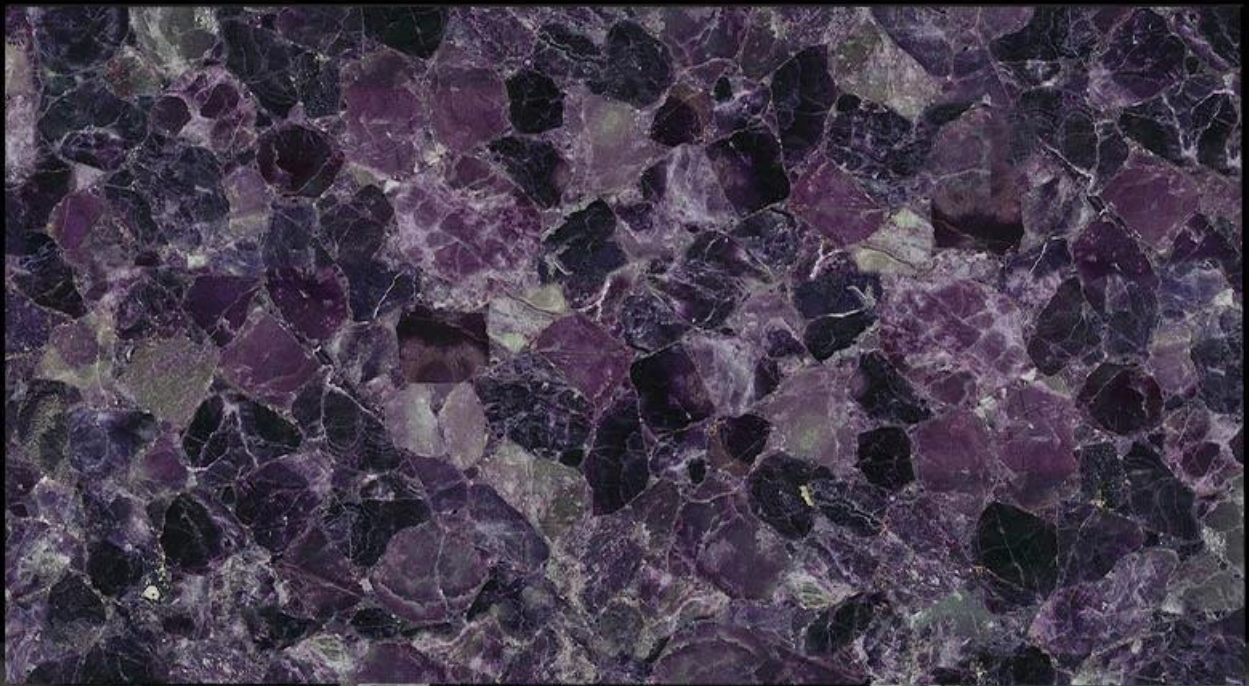

SHENGYAO

SHENGYAO

CHINA • SINCE 2003

(SHENGYAO)

SHENGYAO - 1220 \* 2440MM / Size Custom & Size: fluorite 20mm / 25mm / Custom.

SHENGYAO	1220 * 2440MM / Size Custom & Size
SHENGYAO	fluorite SHENGYAO
SHENGYAO	20mm / 25mm / Custom