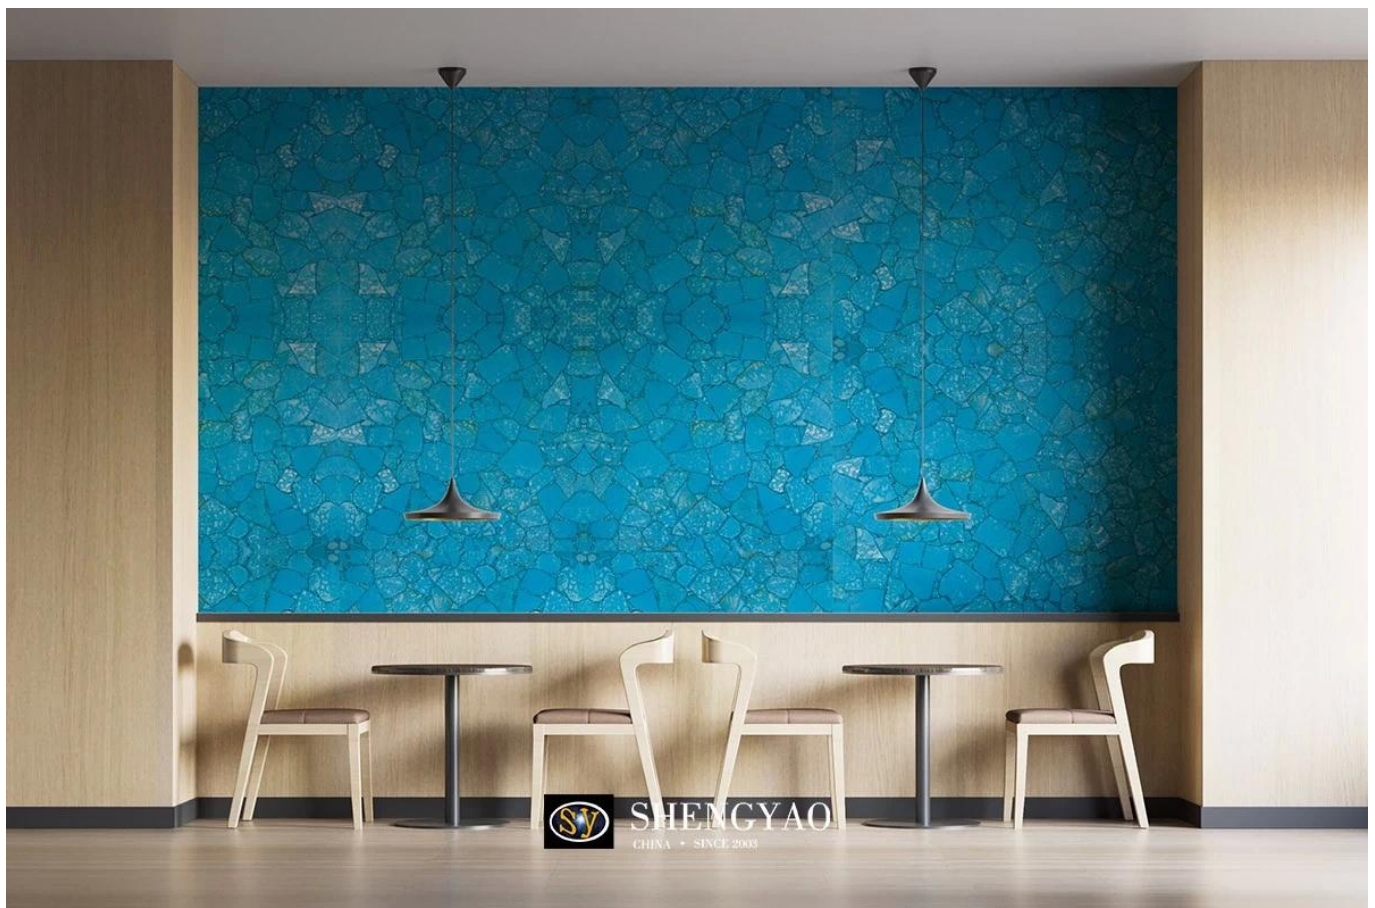

Large Semi Precious Stone Turquoise Slab [Gemstone Slabs](#) For Sale

Turquoise Slab is a relatively rare gemstone decorative slab, turquoise slab has a special color, so that it is different. Turquoise slabs can be applied to background walls, floors, furniture, countertops.

Shengyao Advantage

We have the flexibility to handle semi-precious stones slab. Increase the use of semi precious stones by laminated other materials, For example, glass, aluminum honeycomb, granite, artificial stone, ceramic tile and other materials. We can also process semi precious stones slab into water jet medallion, art walls, furniture, countertops, sinks and other products.

Material	Natural Turquoise
Size	Tiles available □ 300X300mm, 600x600mm, 800x800mm, customized
	Slab available □ 3000*1500mm, 1220*2440mm, customized Size
Surface Finish	polished
Usage	floor, interior decoration, countertop