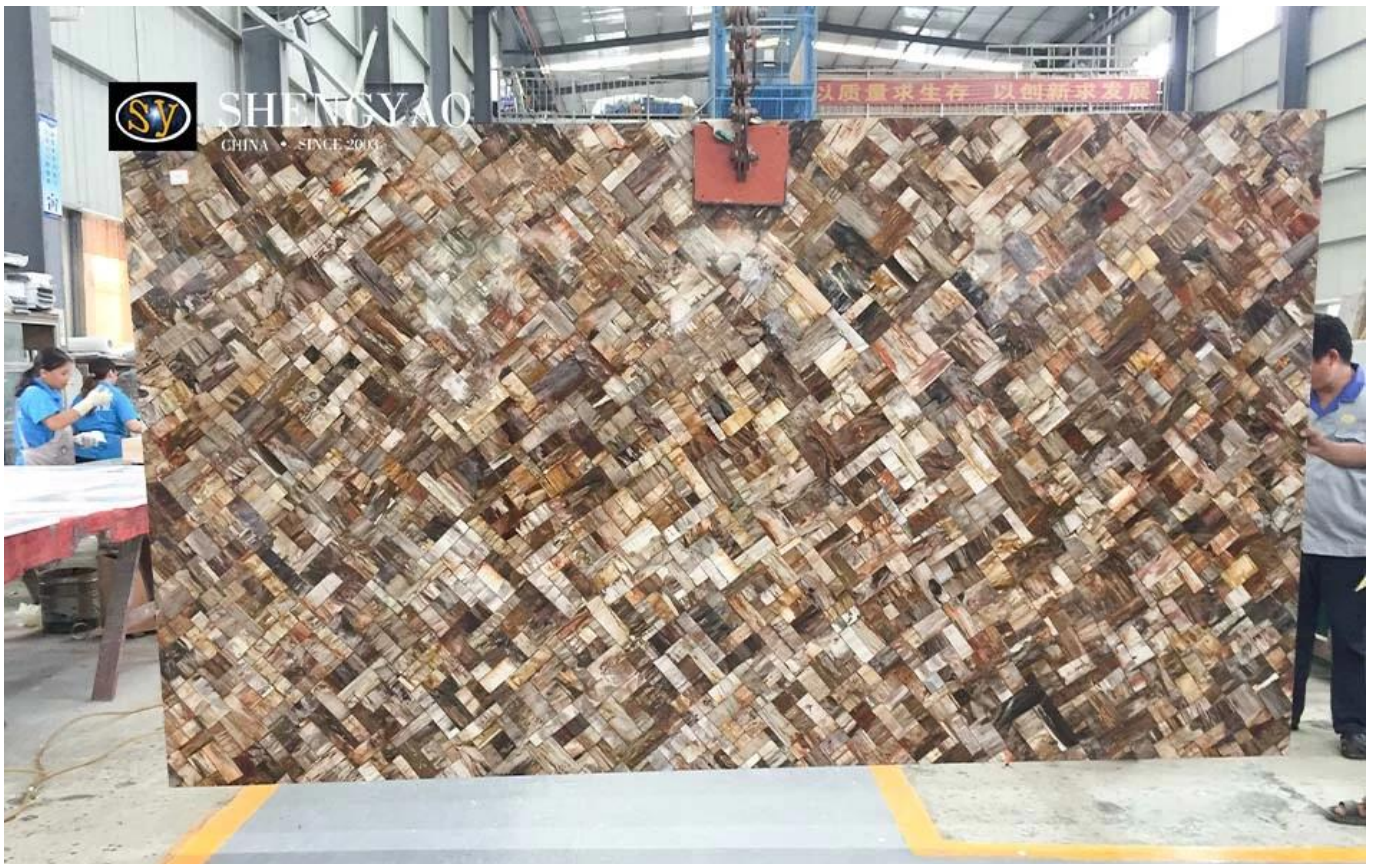

Factory Price | Petrified Wood Slab | Gemstone Slab

Petrified wood, or fossil tree, A few hundred million years or earlier after trees were quickly buried underground, it retains the structure and texture of the wood of trees. Color is natural, yellow, brown, red - brown, the gray, dark gray, etc., with the glass surface can be polished shiny, opaque or slightly transparent, some petrified wood texture rendering jade texture, also known as the jade tree. (Origin: Madagascar)☐☐Opaque☐

☐Petrified Wood Slab factory price☐

Size	3000*1500mm,1220*2440mm,customized Size
Thickness	natural stone:18/20mm
	laminated :5mm natural stone+15mm glass/aluminum honeycomb/granite
Surface Finish	polished
Package	Export standard wooden case and wooden pallet
Application	Interior Wall,floor,bedroom,living room,hotel and so on

The texture of this Petrified wood slab is specially customized, which is different

from the conventional texture, and can be customized in large size for various scenes. Baseplates are also available, solid/granite/aluminum honeycomb, etc.