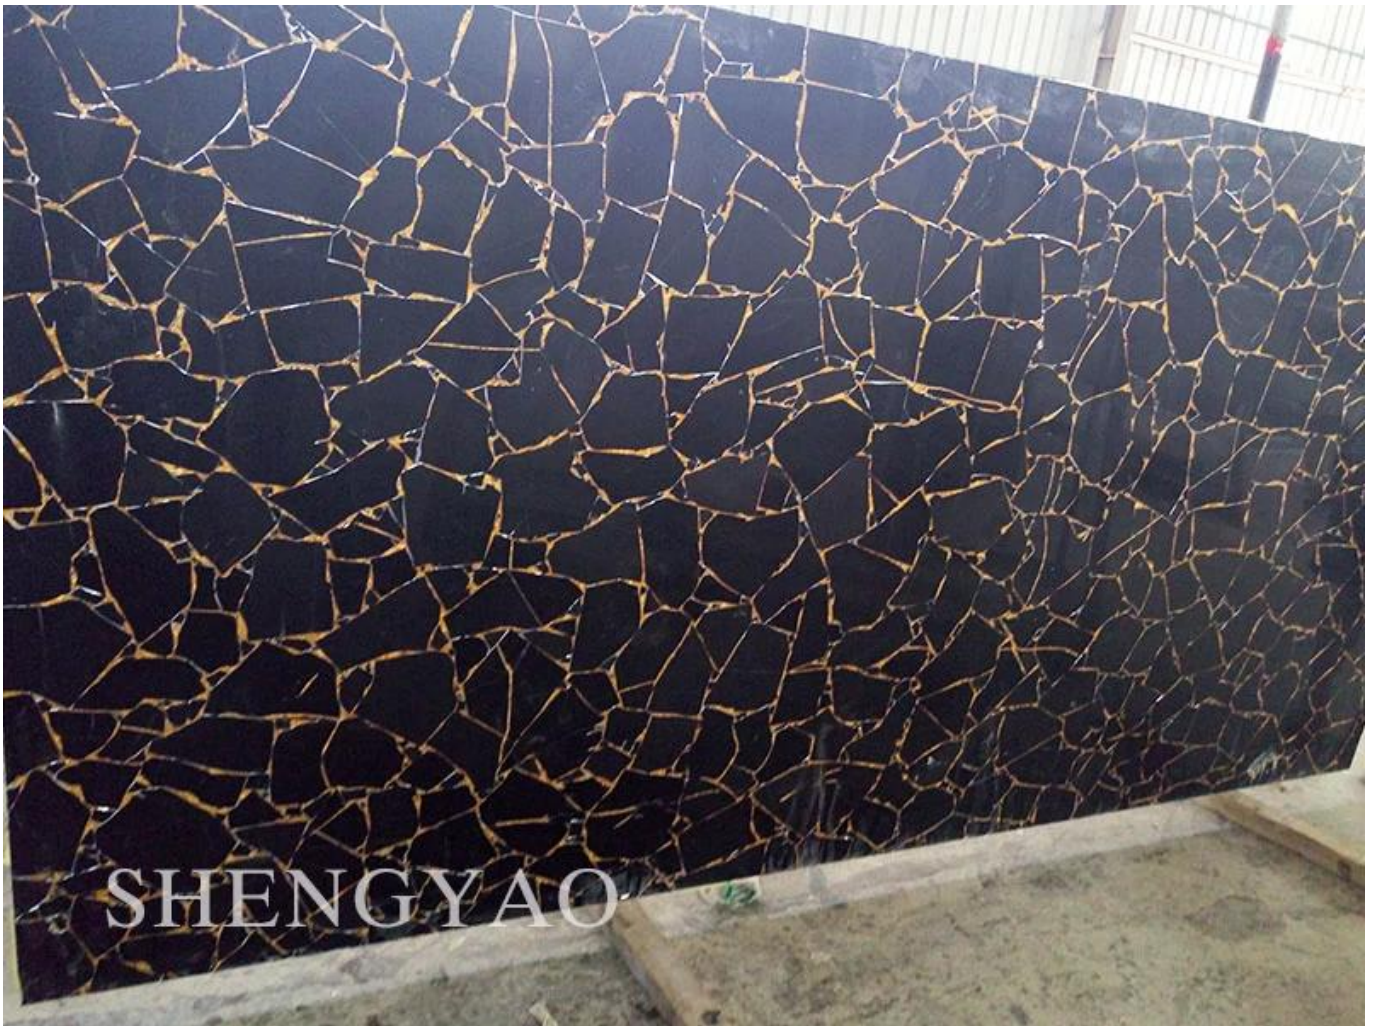

Gold Foil Obsidian Gemstone Slab

size	3000 * 1500mm, 1220 * 2440mm, custom size
Obsidian slab thickness	Solid obsidian slab: 20 mm
	laminated: 5mm natural obsidian 15mm glass
Surface Finish	polishing
Package	Export standard wooden box and wooden tray
application	Interior Wall,floor,bedroom,living room,hotel and so on

The Obsidian slab is made of natural Sodalite Blue Jasper slices, and the surface adopts high strength polishing technology, which is smooth and delicate. Since each piece of raw material is natural, the entire gemstone slab is unique. The unique texture has been favored by many designers, and it is a unique artwork.